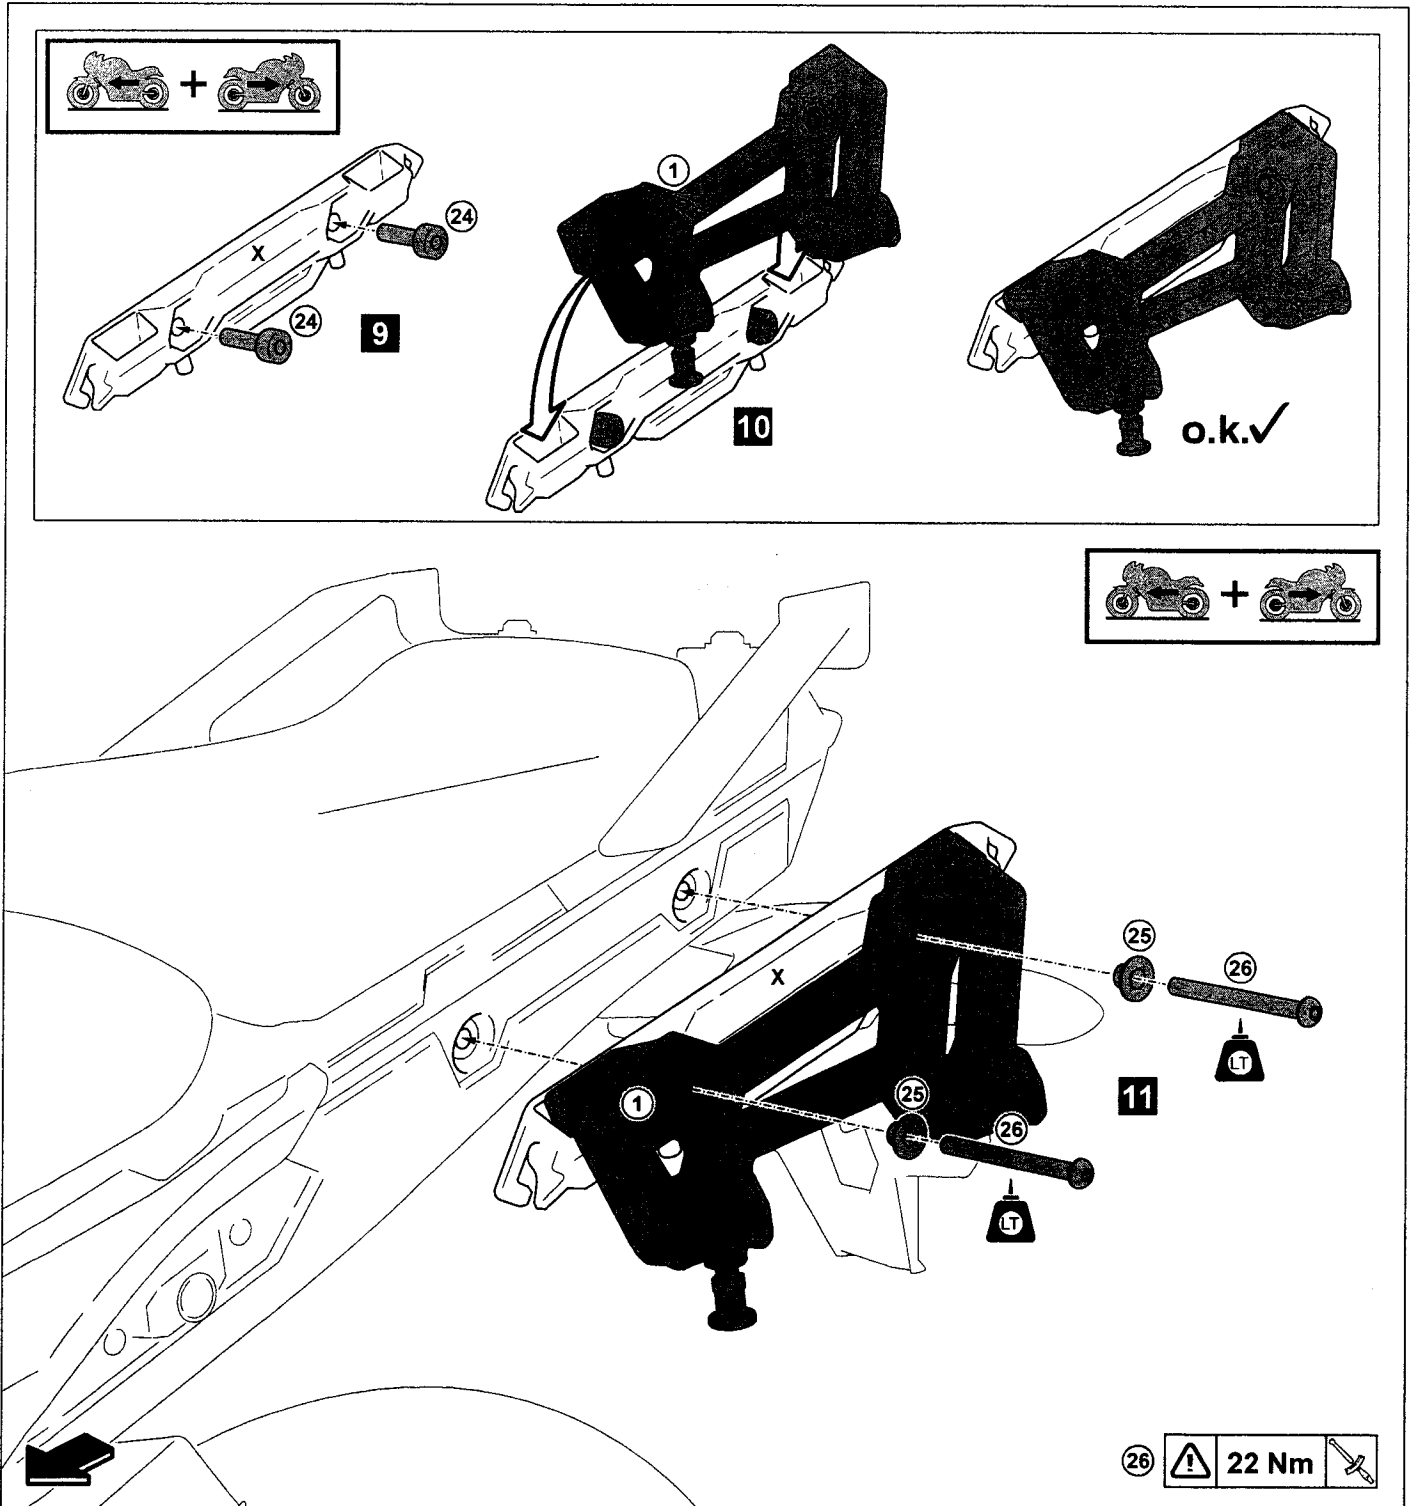

Stay Kit Soft ABS Side Cases MT-09 Tracer

2PP-FSSST-00-00