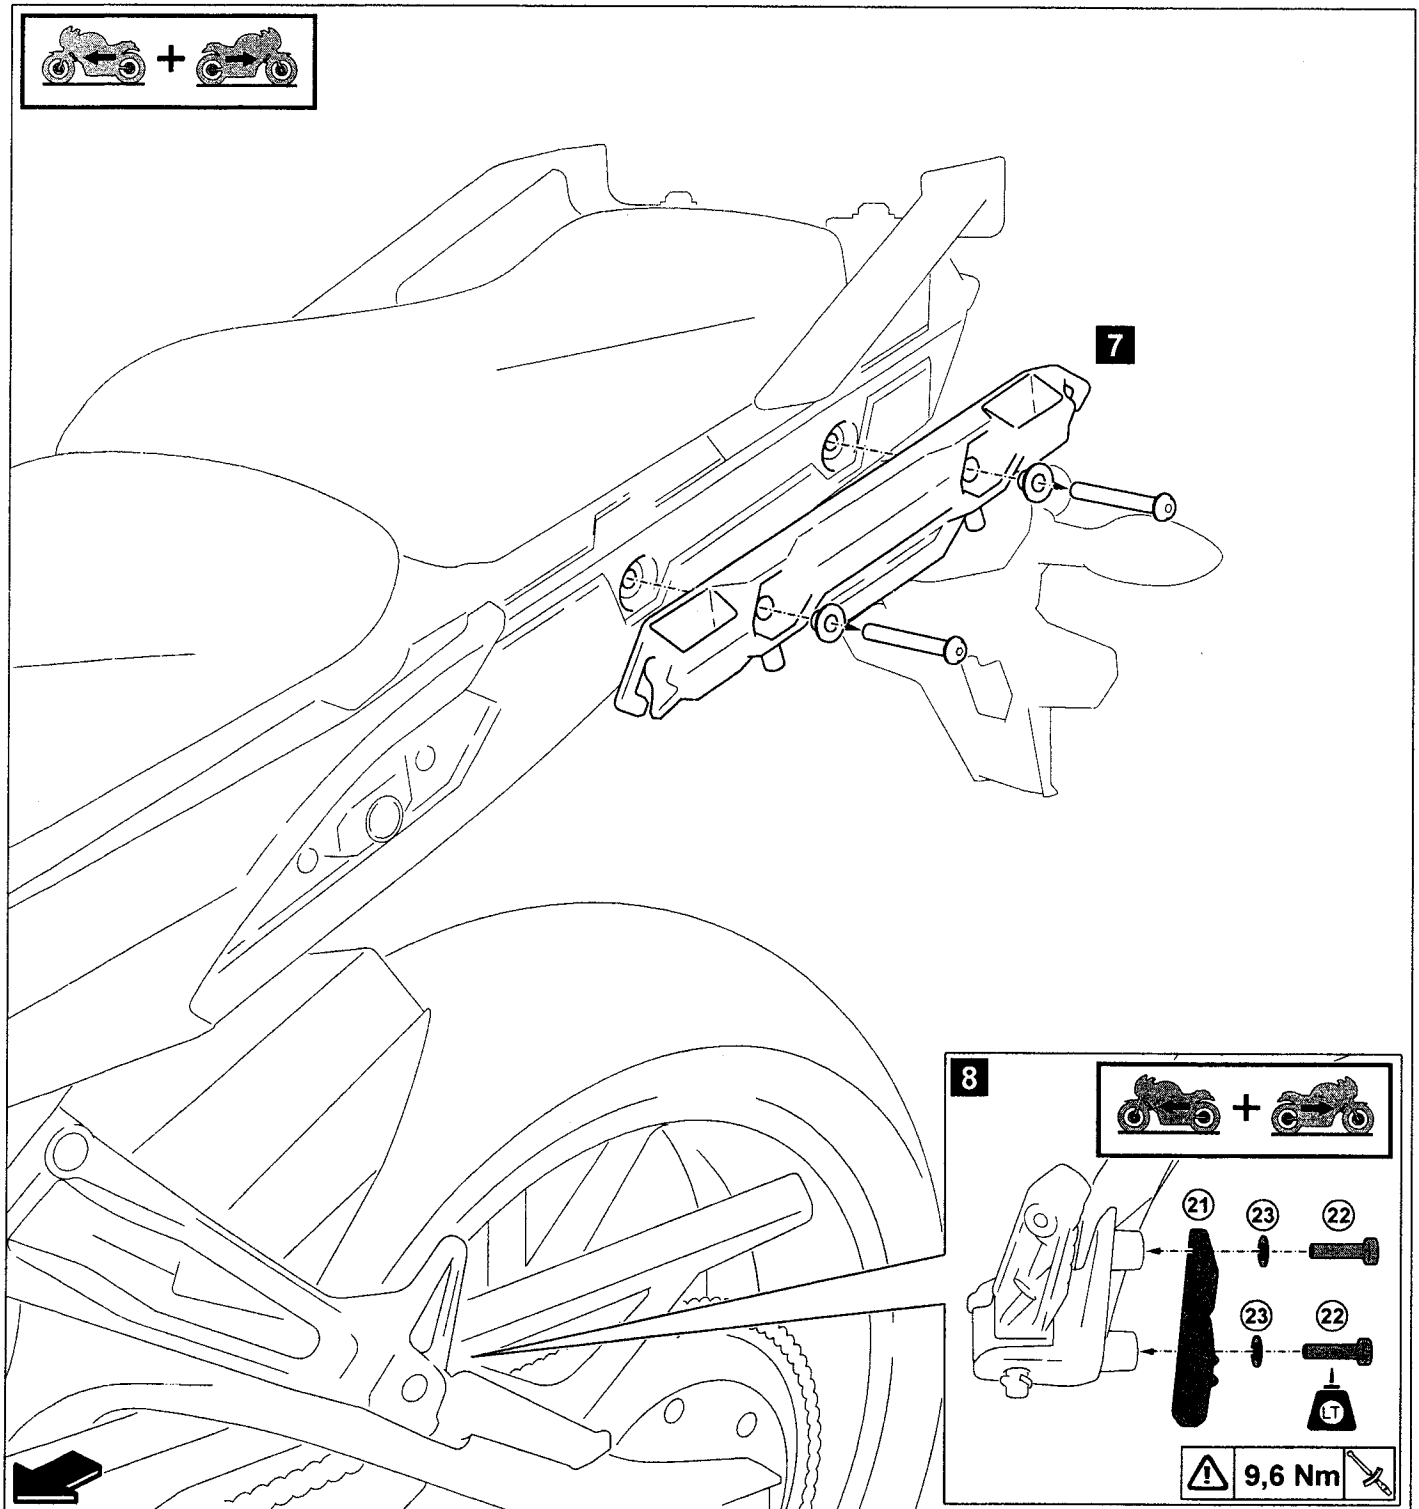

Stay Kit Soft ABS Side Cases MT-09 Tracer

2PP-FSSST-00-00