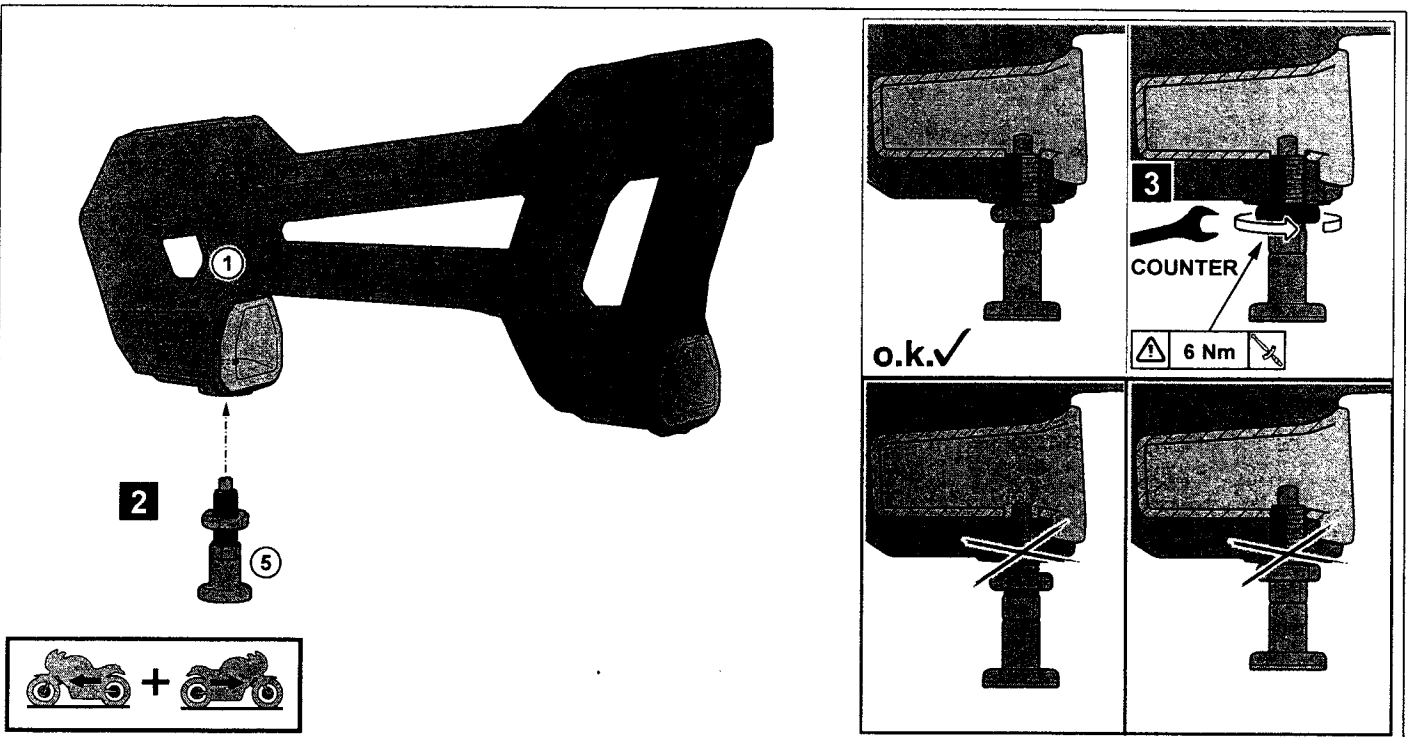

Stay Kit Soft ABS Side Cases MT-09 Tracer

2PP-FSSST-00-00