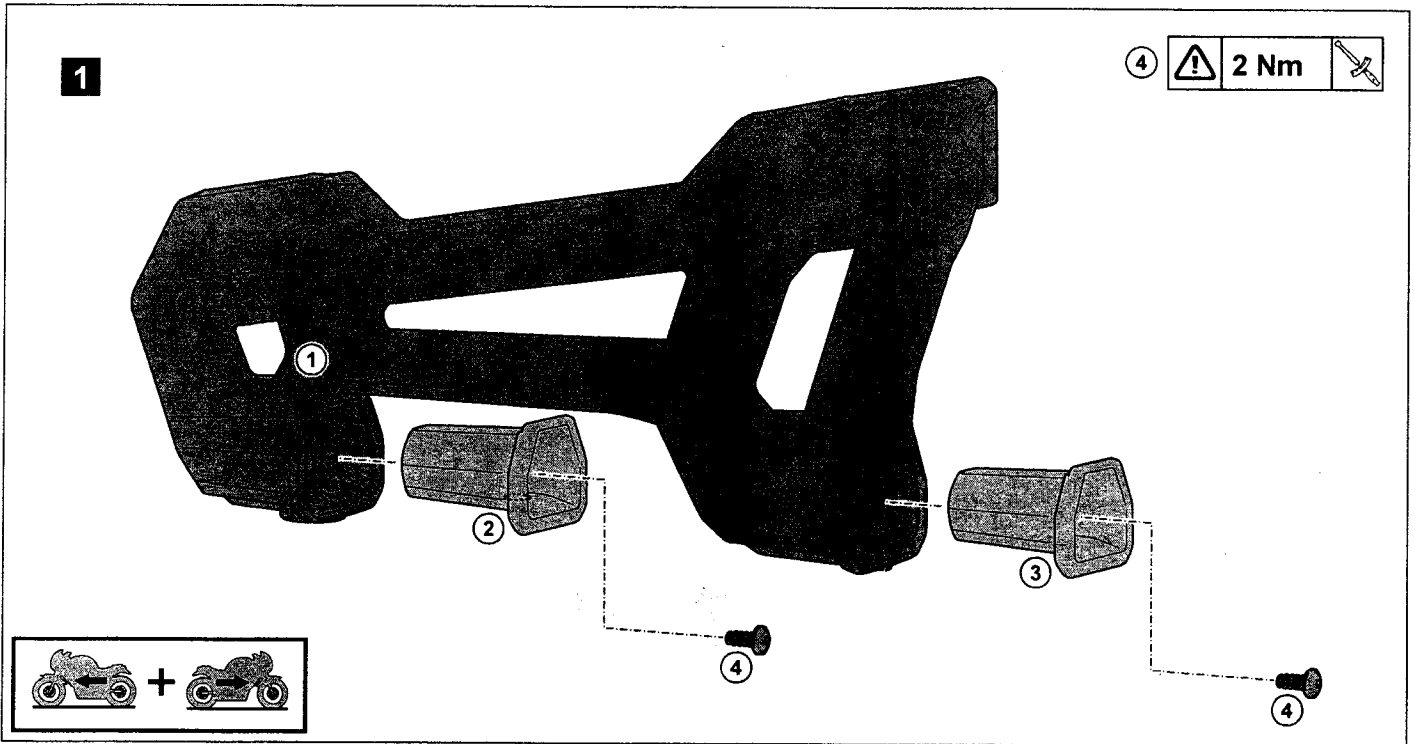

Stay Kit Soft ABS Side Cases MT-09 Tracer

2PP-FSSST-00-00