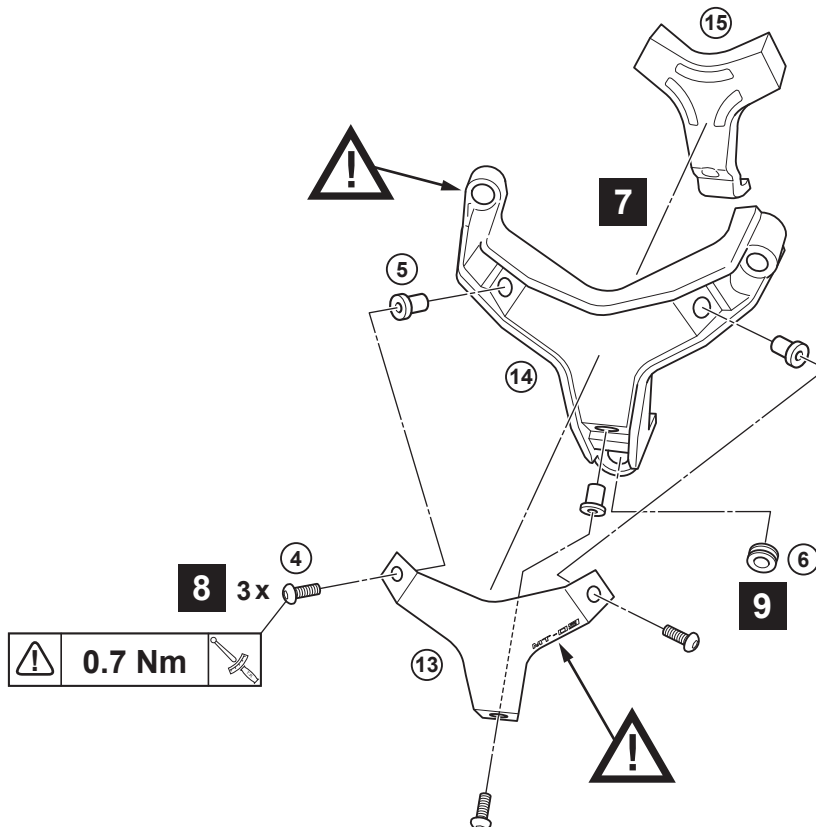

MT-09 Engine Protector Kit

B7N-211D0-**

00:24

Posnr.	QTY		
①	1		
②	1		
③	1		
④	6		M5 X 10mm
⑤	6		M5
⑥	2		
⑦	3		M6 X 45mm
⑧	4		M6
⑨	4		M6
⑩	2		M6
⑪	1		M6
⑫	1		
⑬	1		
⑭	1		
⑮	1		

⑯	1		M6 X 50mm
⑰	1		M6 X 80mm
⑱	1		M6
⑲	2		M6
⑳	1		M6 X 20mm
㉑	1		M6
㉒	1		M6
㉓	1		M6 X 20mm
㉔	1		

Very difficult, suitable for expert DIY or professional

MT-09 Engine Protector Kit

 **12 Nm**  **6 2x**

MT-09 Engine Protector Kit