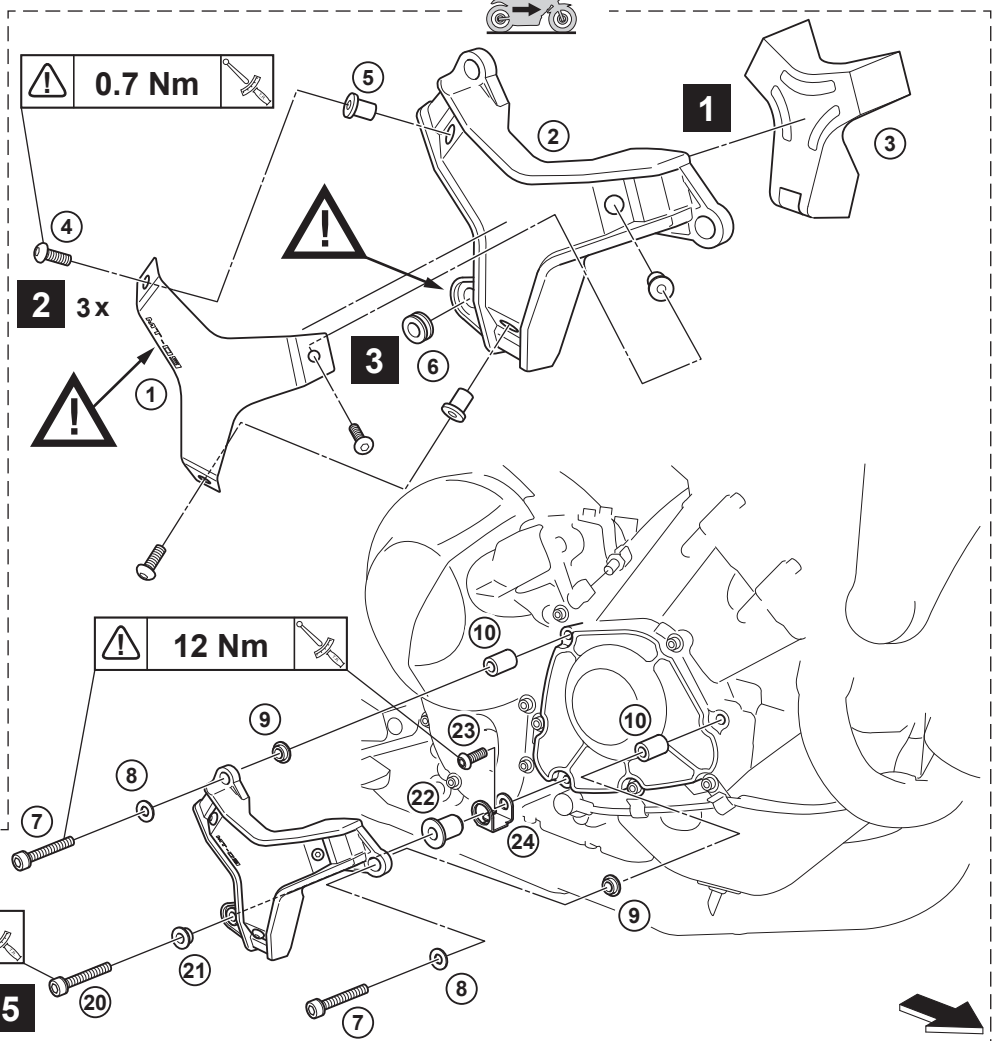

MT-09 Engine Protector Kit

B7N-211D0-**

00:24

Posnr.	QTY		
①	1		
②	1		
③	1		
④	6		M5 X 10mm
⑤	6		M5
⑥	2		
⑦	3		M6 X 45mm
⑧	4		M6
⑨	4		M6
⑩	2		M6
⑪	1		M6
⑫	1		
⑬	1		
⑭	1		
⑮	1		

⑯	1		M6 X 50mm
⑰	1		M6 X 80mm
⑱	1		M6
⑲	2		M6
⑳	1		M6 X 20mm
㉑	1		M6
㉒	1		M6
㉓	1		M6 X 20mm
㉔	1		

Easy, suitable for novice with little experience

Fairly easy, suitable for beginner with some experience

Fairly difficult, suitable for competent DIY mechanic

Difficult, suitable for experienced DIY mechanic

Very difficult, suitable for expert DIY or professional

MT-09 Engine Protector Kit

 **12 Nm**  **6 2x**

MT-09 Engine Protector Kit