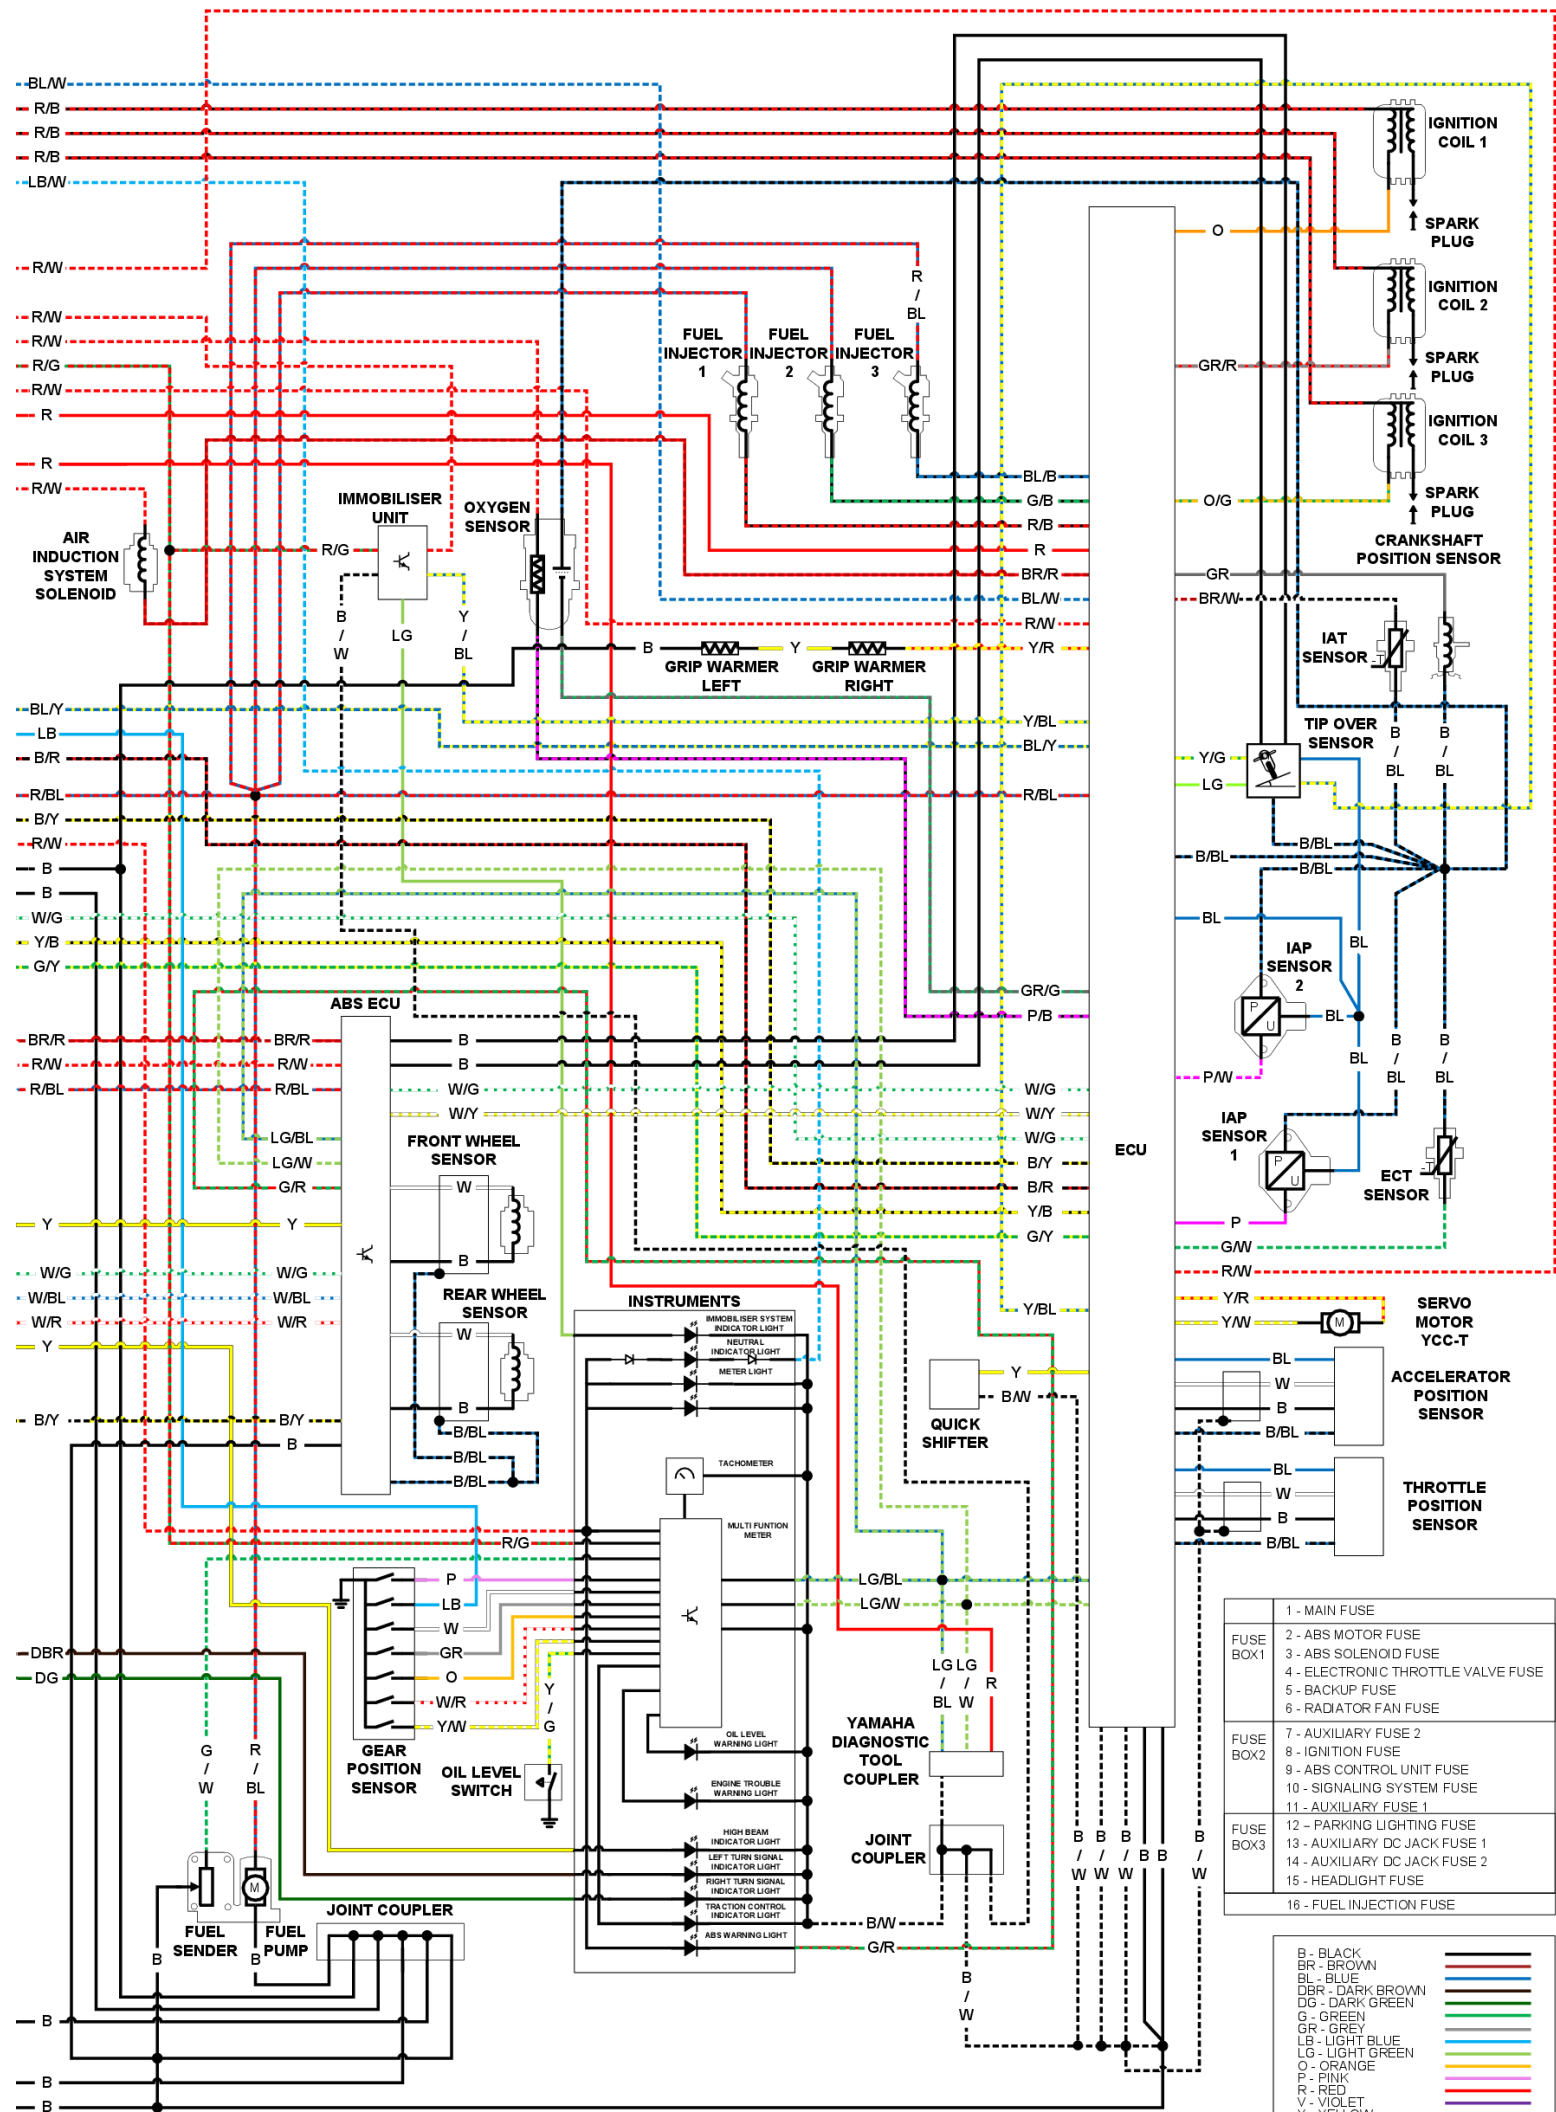

MT-09 TRACER Europe 2015 to 2017

MT-09 TRACER Europe 2015 to 2017

FUSE BOX 1	1 - MAIN FUSE 2 - ABS MOTOR FUSE 3 - ABS SOLENOID FUSE 4 - ELECTRONIC THROTTLE VALVE FUSE 5 - BACKUP FUSE 6 - RADIATOR FAN FUSE
FUSE BOX 2	7 - AUXILIARY FUSE 2 8 - IGNITION FUSE 9 - ABS CONTROL UNIT FUSE 10 - SIGNALING SYSTEM FUSE 11 - AUXILIARY FUSE 1
FUSE BOX 3	12 - PARKING LIGHTING FUSE 13 - AUXILIARY DC JACK FUSE 1 14 - AUXILIARY DC JACK FUSE 2 15 - HEADLIGHT FUSE 16 - FUEL INJECTION FUSE

B	- BLACK
BR	- BROWN
BL	- BLUE
DBR	- DARK BROWN
DG	- DARK GREEN
G	- GREEN
GR	- GREY
LG	- LIGHT BLUE
LG	- LIGHT GREEN
O	- ORANGE
P	- PINK
R	- RED
V	- VIOLET
Y	- YELLOW
W	- WHITE